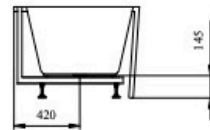

Florida 1600mm Right Corner Bath with Overflow

Unit: mm

SECTION A-A

SECTION B-B

Product Specifications

Code: FLO-RH-OF160-GW

Finish: Gloss White

Barcode: 9339897009645