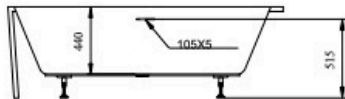

Florida 1600mm Right Corner Bath with Overflow

Unit: mm

SECTION A-A

SECTION B-B

Product Specifications

Code: FLO-RH-OF160-GW

Finish: Gloss White

Barcode: 9339897009645