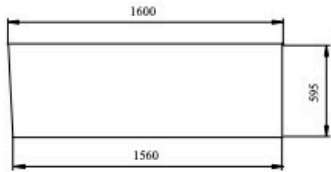

Florida 1600mm Right Corner Bath with Overflow

Unit: mm

SECTION A-A

SECTION B-B

Product Specifications

Code: FLO-RH-OF160-GW

Finish: Gloss White

Barcode: 9339897009645