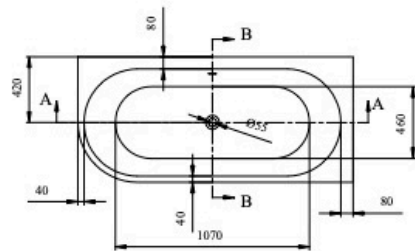

Florida 1600mm Right Corner Bath with Overflow

Unit: mm

SECTION A-A

SECTION B-B

Product Specifications

Code: FLO-RH-OF160-GW

Finish: Gloss White

Barcode: 9339897009645