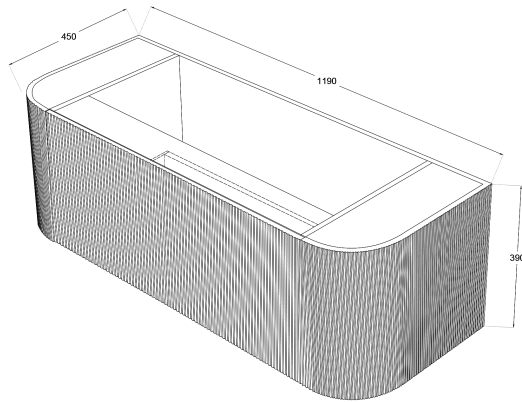

Mavrick Fluted 1200mm Wall Hung Vanity Double Bowl

TOP VIEW: DRAWERS

SIDE VIEW: DRAWER STORAGE

Product Specifications

Code: FLU-1200-1DRW-DB-BB

Finish: Bottega Black

Primary Material: White Melamine

Technical Features: Drawers: 1

Mounting: Wall Hung

Included: Double Bowl Vanity Stone

Special Features:

Curved White Stone

Soft Close

Push to Open

FLU-1200-1DRW-DB-BB
Bottega Black
Thermolaminate

FLU-1200-1DRW-DB-PO
Prime Oak
Thermolaminate