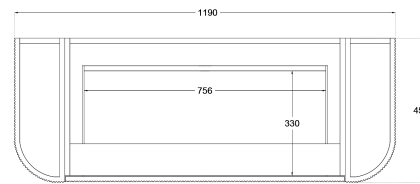

Mavrick Fluted 1200mm Wall Hung Vanity Double Bowl

TOP VIEW: DRAWERS

SIDE VIEW: DRAWER STORAGE

Product Specifications

Code: FLU-1200-1DRW-DB-BB

Finish: Bottega Black

Primary Material: White Melamine

Technical Features: Drawers: 1

Mounting: Wall Hung

Included: Double Bowl Vanity Stone

Special Features:

Curved White Stone

Soft Close

Push to Open

FLU-1200-1DRW-DB-BB
Bottega Black
Thermolaminate

FLU-1200-1DRW-DB-PO
Prime Oak
Thermolaminate