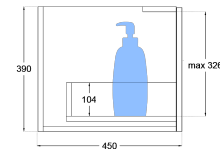

Mavrick Fluted 1200mm Wall Hung Vanity Double Bowl

TOP VIEW: DRAWERS

SIDE VIEW: DRAWER STORAGE

Product Specifications

Code: FLU-1200-1DRW-DB-BB

Finish: Bottega Black

Primary Material: White Melamine

Technical Features: Drawers: 1