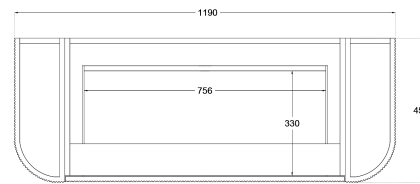

Mavrick Fluted 1200mm Wall Hung Vanity Double Bowl

TOP VIEW: DRAWERS

SIDE VIEW: DRAWER STORAGE

Product Specifications

Code: FLU-1200-1DRW-DB-CO

Finish: Coastal Oak

Primary Material: White Melamine

Technical Features: Drawers: 1

Mounting: Wall Hung

Included: Double Bowl Vanity Stone

Special Features:

Curved White Stone

Soft Close

Push to Open

FLU-1200-1DRW-DB-BB
Bottega Black
Thermolaminate

FLU-1200-1DRW-DB-PO
Prime Oak
Thermolaminate