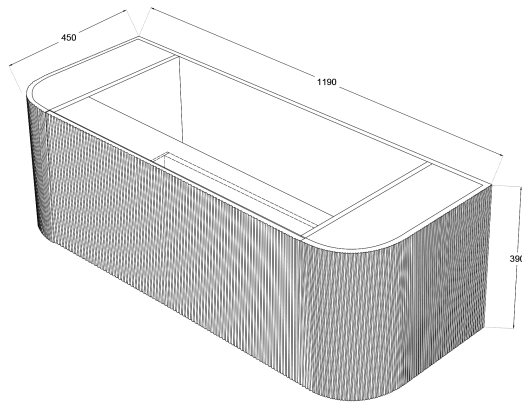

Mavrick Fluted 1200mm Wall Hung Vanity Double Bowl

TOP VIEW: DRAWERS

SIDE VIEW: DRAWER STORAGE

Product Specifications

Code: FLU-1200-1DRW-DB-CO

Finish: Coastal Oak

Primary Material: White Melamine

Technical Features: Drawers: 1

Mounting: Wall Hung

Included: Double Bowl Vanity Stone

Special Features:

Curved White Stone

Soft Close

Push to Open

FLU-1200-1DRW-DB-BB
Bottega Black
Thermolaminate

FLU-1200-1DRW-DB-PO
Prime Oak
Thermolaminate