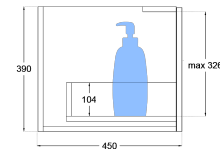

Mavrick Fluted 1200mm Wall Hung Vanity Double Bowl

TOP VIEW: DRAWERS

SIDE VIEW: DRAWER STORAGE

Product Specifications

Code: FLU-1200-1DRW-DB-CO

Finish: Coastal Oak

Primary Material: White Melamine

Technical Features: Drawers: 1