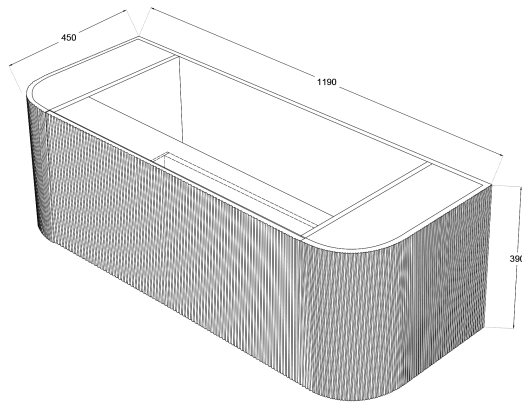

# Mavrick Fluted 1200mm Wall Hung Vanity Double Bowl

TOP VIEW: DRAWERS

SIDE VIEW: DRAWER STORAGE

## Product Specifications

Code: FLU-1200-1DRW-DB-PO

Finish: Prime Oak

Primary Material: White Melamine

Technical Features: Drawers: 1

Mounting: Wall Hung

Included: Double Bowl Vanity Stone

Special Features: