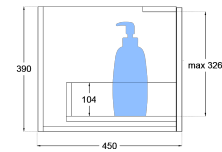

# Mavrick Fluted 1200mm Wall Hung Vanity Double Bowl

TOP VIEW: DRAWERS

SIDE VIEW: DRAWER STORAGE

## Product Specifications

Code: FLU-1200-1DRW-DB-PO

Finish: Prime Oak

Primary Material: White Melamine

Technical Features: Drawers: 1

Mounting: Wall Hung

Included: Double Bowl Vanity Stone

Special Features: