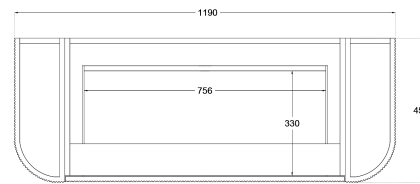

# Mavrick Fluted 1200mm Wall Hung Vanity Double Bowl

TOP VIEW: DRAWERS

SIDE VIEW: DRAWER STORAGE

## Product Specifications

Code: FLU-1200-1DRW-DB-PO

Finish: Prime Oak

Primary Material: White Melamine

Technical Features: Drawers: 1

Mounting: Wall Hung

Included: Double Bowl Vanity Stone

Special Features: