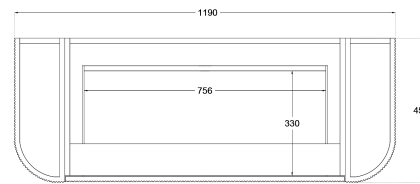

Mavrick Fluted 1200mm Wall Hung Vanity Double Bowl

TOP VIEW: DRAWERS

SIDE VIEW: DRAWER STORAGE

Product Specifications

Code: FLU-1200-1DRW-DB-SW

Finish: Satin White

Primary Material: White Melamine

Technical Features: Drawers: 1

Mounting: Wall Hung

Included: Double Bowl Vanity Stone

Special Features:

Curved White Stone

Soft Close

Push to Open

FLU-1200-1DRW-DB-BB
Bottega Black
Thermolaminate

FLU-1200-1DRW-DB-PO
Prime Oak
Thermolaminate