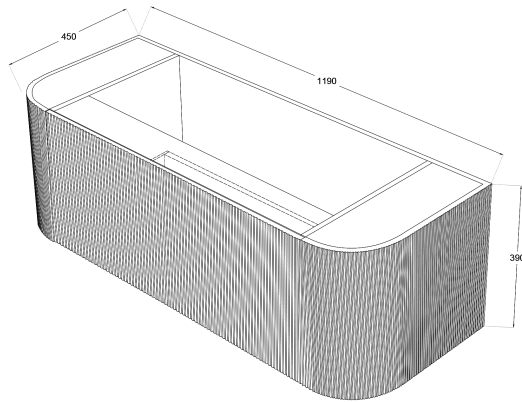

Mavrick Fluted 1200mm Wall Hung Vanity Double Bowl

TOP VIEW: DRAWERS

SIDE VIEW: DRAWER STORAGE

Product Specifications

Code: FLU-1200-1DRW-DB-SW

Finish: Satin White

Primary Material: White Melamine

Technical Features: Drawers: 1

Mounting: Wall Hung

Included: Double Bowl Vanity Stone

Special Features:

Curved White Stone

Soft Close

Push to Open

FLU-1200-1DRW-DB-BB
Bottega Black
Thermolaminate

FLU-1200-1DRW-DB-PO
Prime Oak
Thermolaminate