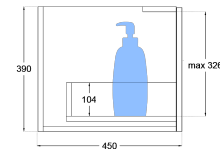

Mavrick Fluted 1200mm Wall Hung Vanity Double Bowl

TOP VIEW: DRAWERS

SIDE VIEW: DRAWER STORAGE

Product Specifications

Code: FLU-1200-1DRW-DB-SW

Finish: Satin White

Primary Material: White Melamine

Technical Features: Drawers: 1