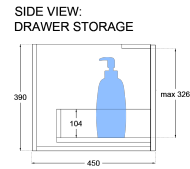

Mavrick Fluted 1200mm Wall Hung Vanity Single Bowl

Product Specifications

Code: FLU-1200-1DRW-SB-BB
Finish: Bottega Black
Primary Material: White Melamine
Technical Features: Drawers: 1
Mounting: Wall Hung
Included: Single Bowl Vanity Stone
Special Features: Curved White Stone
Soft Close
Push to Open