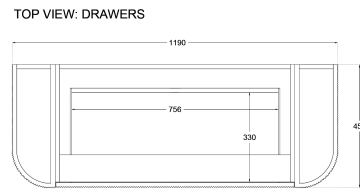

Mavrick Fluted 1200mm Wall Hung Vanity Single Bowl

Product Specifications

Code: FLU-1200-1DRW-SB-BB
Finish: Bottega Black
Primary Material: White Melamine
Technical Features: Drawers: 1
Mounting: Wall Hung
Included: Single Bowl Vanity Stone
Special Features: Curved White Stone
Soft Close
Push to Open