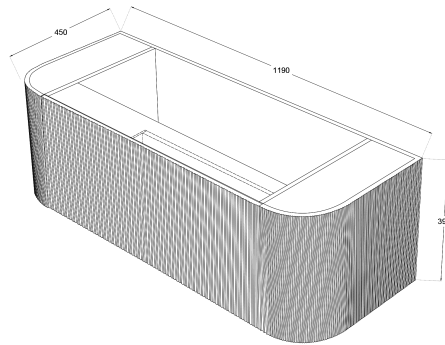

Mavrick Fluted 1200mm Wall Hung Vanity Single Bowl

Product Specifications

Code: FLU-1200-1DRW-SB-BB
Finish: Bottega Black
Primary Material: White Melamine
Technical Features: Drawers: 1
Mounting: Wall Hung
Included: Single Bowl Vanity Stone
Special Features: Curved White Stone
Soft Close
Push to Open