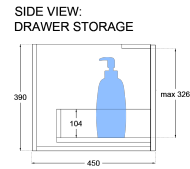

Mavrick Fluted 1200mm Wall Hung Vanity Single Bowl

Product Specifications

Code: FLU-1200-1DRW-SB-CO

Finish: Coastal Oak

Primary Material: White Melamine

Technical Features: Drawers: 1
Mounting: Wall Hung
Included: Single Bowl Vanity Stone