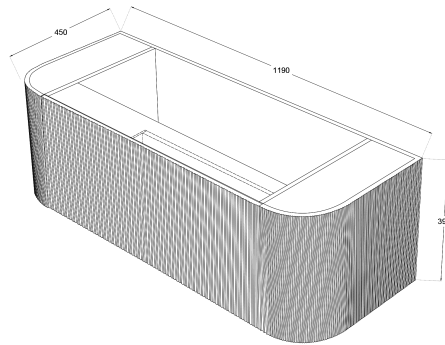

Mavrick Fluted 1200mm Wall Hung Vanity Single Bowl

Product Specifications

Code: FLU-1200-1DRW-SB-CO

Finish: Coastal Oak

Primary Material: White Melamine

Technical Features: Drawers: 1
Mounting: Wall Hung
Included: Single Bowl Vanity Stone

Special Features: Curved White Stone
Soft Close
Push to Open

Experience, *the difference.*

LINSOL.COM.AU

☎ 1300 546 765

✉ info@linsol.com.au

✉ PO Box 88, Coniston NSW 2500

All information is correct at time of writing. The actual product may vary slightly and sizes may be scaled up or down. Warranty is for domestic use only. For warranty & care information please visit linsol.com.au/warranty