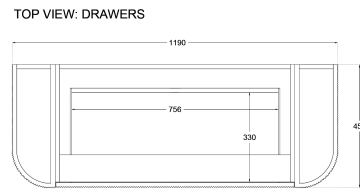

Mavrick Fluted 1200mm Wall Hung Vanity Single Bowl

Product Specifications

Code: FLU-1200-1DRW-SB-CO

Finish: Coastal Oak

Primary Material: White Melamine

Technical Features: Drawers: 1
Mounting: Wall Hung
Included: Single Bowl Vanity Stone