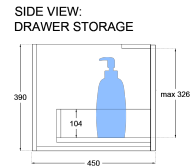

Mavrick Fluted 1200mm Wall Hung Vanity Single Bowl

Product Specifications

Code: FLU-1200-1DRW-SB-PO

Finish: Prime Oak

Primary Material: White Melamine

Technical Features: Drawers: 1
Mounting: Wall Hung
Included: Single Bowl Vanity Stone