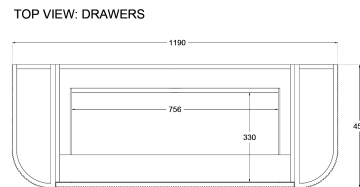

Mavrick Fluted 1200mm Wall Hung Vanity Single Bowl

Product Specifications

Code: FLU-1200-1DRW-SB-PO

Finish: Prime Oak

Primary Material: White Melamine

Technical Features: Drawers: 1
Mounting: Wall Hung
Included: Single Bowl Vanity Stone