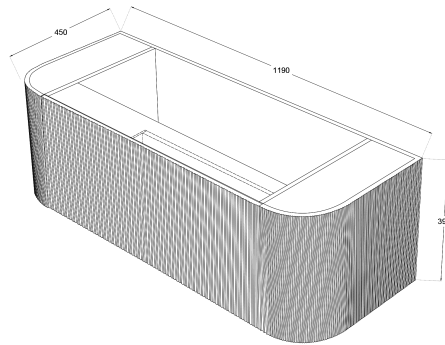

Mavrick Fluted 1200mm Wall Hung Vanity Single Bowl

Product Specifications

Code: FLU-1200-1DRW-SB-PO

Finish: Prime Oak

Primary Material: White Melamine

Technical Features: Drawers: 1
Mounting: Wall Hung
Included: Single Bowl Vanity Stone

Special Features: Curved White Stone
Soft Close
Push to Open

Experience, *the difference.*

LINSOL.COM.AU

☎ 1300 546 765

✉ info@linsol.com.au

✉ PO Box 88, Coniston NSW 2500

All information is correct at time of writing. The actual product may vary slightly and sizes may be scaled up or down. Warranty is for domestic use only. For warranty & care information please visit linsol.com.au/warranty