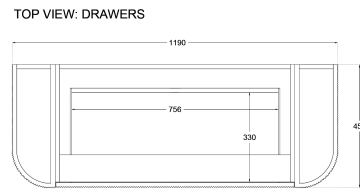

## Product Specifications

**Code:** FLU-1200-1DRW-SB-SW  
**Finish:** Satin White  
**Primary Material:** White Melamine  
**Technical Features:** Drawers: 1  
Mounting: Wall Hung  
Included: Single Bowl Vanity Stone  
**Special Features:** Curved White Stone  
Soft Close  
Push to Open