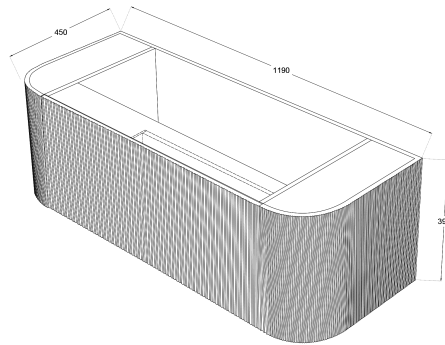

# Mavrick Fluted 1200mm Wall Hung Vanity Single Bowl

## Product Specifications

**Code:** FLU-1200-1DRW-SB-SW  
**Finish:** Satin White  
**Primary Material:** White Melamine  
**Technical Features:** Drawers: 1  
Mounting: Wall Hung  
Included: Single Bowl Vanity Stone  
**Special Features:** Curved White Stone  
Soft Close  
Push to Open