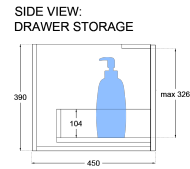

## Product Specifications

**Code:** FLU-1200-1DRW-SB-SW  
**Finish:** Satin White  
**Primary Material:** White Melamine  
**Technical Features:** Drawers: 1  
Mounting: Wall Hung  
Included: Single Bowl Vanity Stone  
**Special Features:** Curved White Stone  
Soft Close  
Push to Open