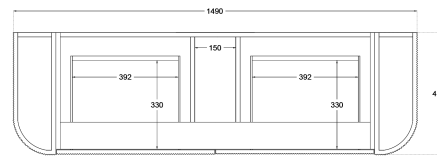

# Mavrick Fluted 1500mm Wall Hung Vanity Single Bowl

TOP VIEW: DRAWERS

SIDE VIEW: DRAWER STORAGE

## Product Specifications

Code: FLU-1500-2DRW-SB-BB

Finish: Bottega Black

Primary Material: White Melamine

Technical Features: Drawers: 2  
Mounting: Wall Hung  
Included: Single Bowl Vanity Stone

Special Features: Curved White Stone  
Soft Close  
Push to Open