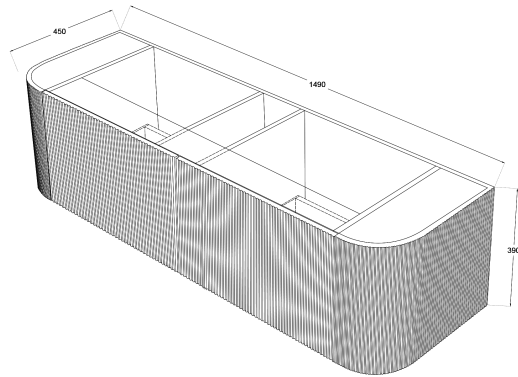

# Mavrick Fluted 1500mm Wall Hung Vanity Single Bowl

TOP VIEW: DRAWERS

SIDE VIEW: DRAWER STORAGE

## Product Specifications

Code: FLU-1500-2DRW-SB-BB

Finish: Bottega Black

Primary Material: White Melamine

Technical Features: Drawers: 2  
Mounting: Wall Hung  
Included: Single Bowl Vanity Stone

Special Features: Curved White Stone  
Soft Close  
Push to Open