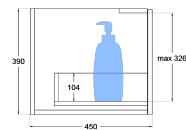

## Product Specifications

Code: FLU-1500-2DRW-SB-BB

Finish: Bottega Black

Primary Material: White Melamine

Technical Features: Drawers: 2  
Mounting: Wall Hung  
Included: Single Bowl Vanity Stone

Special Features: Curved White Stone  
Soft Close  
Push to Open