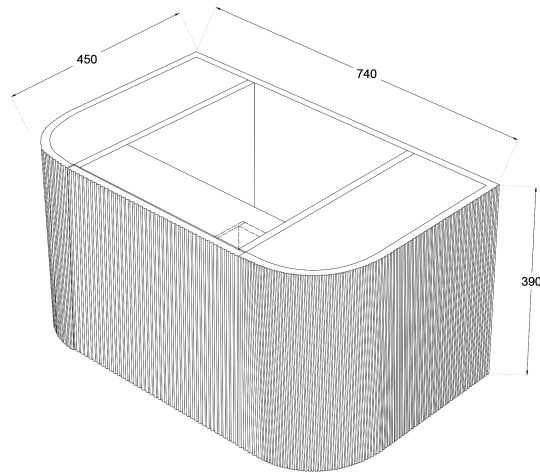

## Product Specifications

**Code:** FLU-750-1DRW-BB  
**Finish:** Bottega Black  
**Primary Material:** White Melamine  
**Technical Features:** Drawers: 1  
Mounting: Wall Hung  
Included: Single Bowl Vanity Stone  
**Special Features:** Curved White Stone  
Soft Close  
Push to Open  
Hand Made