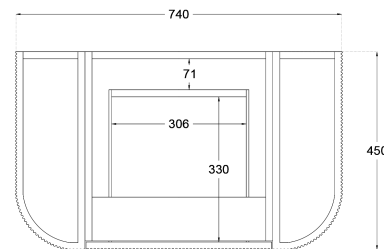

TOP VIEW: DRAWERS

SIDE VIEW:
DRAWER STORAGE