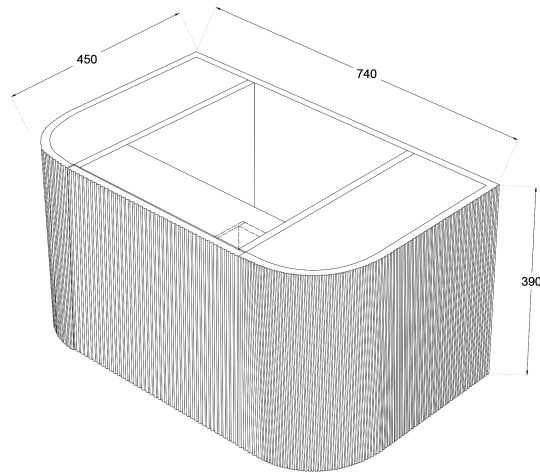

Mavrick Fluted 750mm Wall Hung Vanity

Product Specifications

Code: FLU-750-1DRW-CO
Finish: Coastal Oak
Primary Material: White Melamine
Technical Features: Drawers: 1
Mounting: Wall Hung
Included: Single Bowl Vanity Stone
Special Features: Curved White Stone
Soft Close
Push to Open
Hand Made

TOP VIEW: DRAWERS

SIDE VIEW:
DRAWER STORAGE

FLU-750-1DRW-BB
Bottega Black
Thermolaminate

FLU-750-1DRW-PO
Prime Oak
Thermolaminate

FLU-750-1DRW-CO
Coastal Oak
Thermolaminate

FLU-750-1DRW-SW
Satin White
Thermolaminate