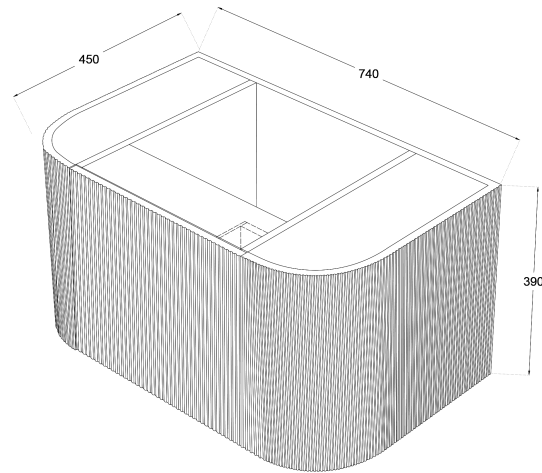

## Product Specifications

**Code:** FLU-750-1DRW-PO  
**Finish:** Prime Oak  
**Primary Material:** White Melamine  
**Technical Features:** Drawers: 1  
Mounting: Wall Hung  
Included: Single Bowl Vanity Stone  
**Special Features:** Curved White Stone  
Soft Close  
Push to Open  
Hand Made