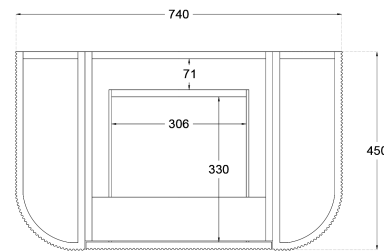

TOP VIEW: DRAWERS

SIDE VIEW:
DRAWER STORAGE