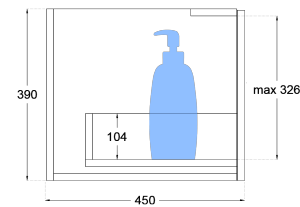

SIDE VIEW:
DRAWER STORAGE