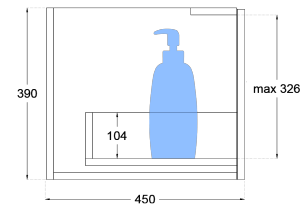

SIDE VIEW:
DRAWER STORAGE