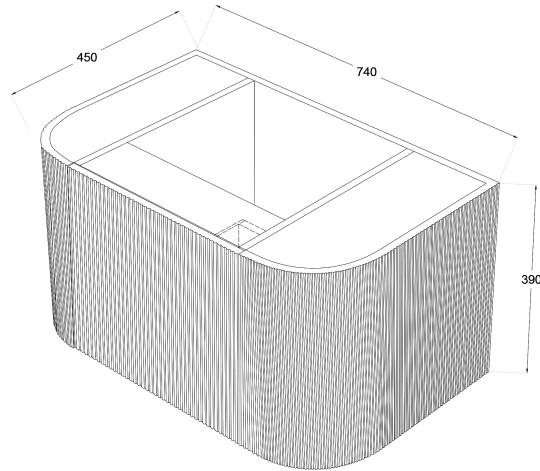

Mavrick Fluted 750mm Wall Hung Vanity

Product Specifications

Code: FLU-750-1DRW-SW
Finish: Satin White
Primary Material: White Melamine
Technical Features: Drawers: 1
Mounting: Wall Hung
Included: Single Bowl Vanity Stone
Special Features: Curved White Stone
Soft Close
Push to Open
Hand Made

TOP VIEW: DRAWERS

SIDE VIEW:
DRAWER STORAGE

FLU-750-1DRW-BB
Bottega Black
Thermolamine

FLU-750-1DRW-PO
Prime Oak
Thermolamine

FLU-750-1DRW-CO
Coastal Oak
Thermolamine

FLU-750-1DRW-SW
Satin White
Thermolamine