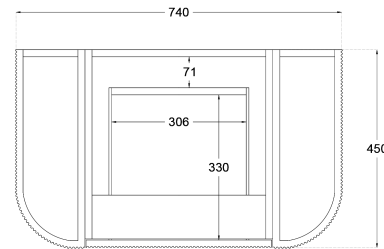

TOP VIEW: DRAWERS

SIDE VIEW:
DRAWER STORAGE