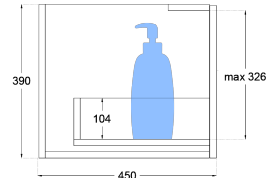

Mavrick Fluted 900mm Wall Hung Vanity

TOP VIEW: DRAWERS

SIDE VIEW:
DRAWER STORAGE

Product Specifications

Code: FLU-900-1DRW-BB

Finish: Bottega Black

Primary Material: White Melamine

Technical Features: Drawers: 1