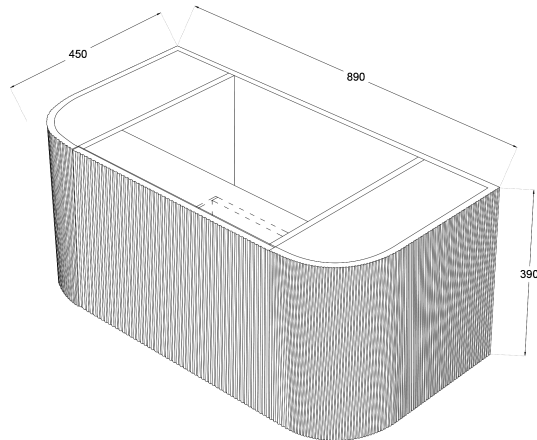

Mavrick Fluted 900mm Wall Hung Vanity

TOP VIEW: DRAWERS

SIDE VIEW:
DRAWER STORAGE

Product Specifications

Code: FLU-900-1DRW-BB

Finish: Bottega Black

Primary Material: White Melamine

Technical Features: Drawers: 1

Mounting: Wall Hung

Included: Single Bowl Vanity Stone

Special Features:

Curved White Stone

Soft Close

Push to Open

Hand Made

FLU-900-1DRW-BB