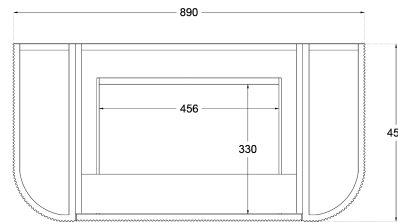

Mavrick Fluted 900mm Wall Hung Vanity

TOP VIEW: DRAWERS

SIDE VIEW:
DRAWER STORAGE

Product Specifications

Code: FLU-900-1DRW-BB

Finish: Bottega Black

Primary Material: White Melamine

Technical Features: Drawers: 1

Mounting: Wall Hung

Included: Single Bowl Vanity Stone

Special Features:

Curved White Stone

Soft Close

Push to Open

Hand Made

FLU-900-1DRW-BB