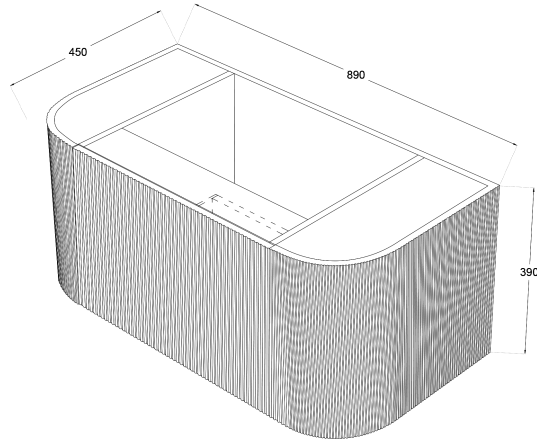

Mavrick Fluted 900mm Wall Hung Vanity

TOP VIEW: DRAWERS

SIDE VIEW:
DRAWER STORAGE

Product Specifications

Code: FLU-900-1DRW-CO
Finish: Coastal Oak
Primary Material: White Melamine
Technical Features: Drawers: 1
Mounting: Wall Hung
Included: Single Bowl Vanity Stone
Special Features: Curved White Stone
Soft Close
Push to Open
Hand Made

FLU-900-1DRW-BB
Bottega Black
Thermolaminate

FLU-900-1DRW-PO
Prime Oak
Thermolaminate

FLU-900-1DRW-CO
Coastal Oak
Thermolaminate

FLU-900-1DRW-SW
Satin White
Thermolaminate

Experience, *the difference.*

LINSOL.COM.AU