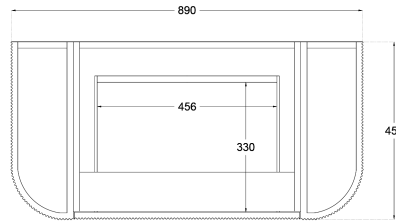

Mavrick Fluted 900mm Wall Hung Vanity

TOP VIEW: DRAWERS

SIDE VIEW:
DRAWER STORAGE

Product Specifications

Code: FLU-900-1DRW-CO
Finish: Coastal Oak
Primary Material: White Melamine
Technical Features: Drawers: 1
Mounting: Wall Hung
Included: Single Bowl Vanity Stone
Special Features: Curved White Stone
Soft Close
Push to Open
Hand Made