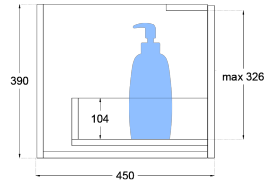

Mavrick Fluted 900mm Wall Hung Vanity

TOP VIEW: DRAWERS

SIDE VIEW:
DRAWER STORAGE

Product Specifications

Code: FLU-900-1DRW-CO
Finish: Coastal Oak
Primary Material: White Melamine
Technical Features: Drawers: 1
Mounting: Wall Hung
Included: Single Bowl Vanity Stone
Special Features: Curved White Stone
Soft Close
Push to Open
Hand Made