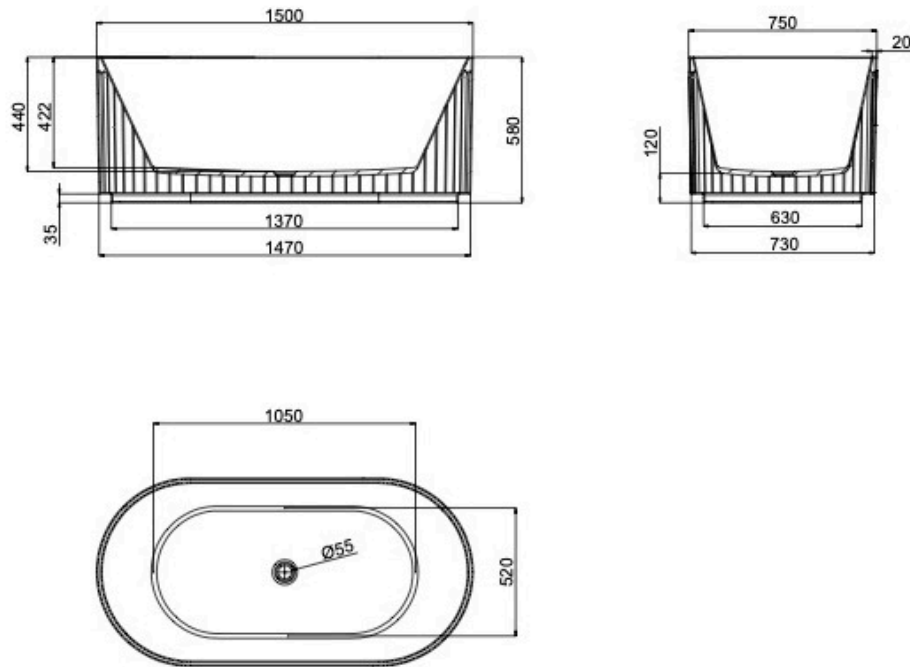

Georg 1500mm Freestanding Bath

Product Specifications

Code: GEO-FS-150-G

Finish: Ginger

Barcode: 9339897021340

Primary Material: Sanitary Grade Acrylic

Technical Features: Mounting: Freestanding
Pop-up Waste Sold Separately