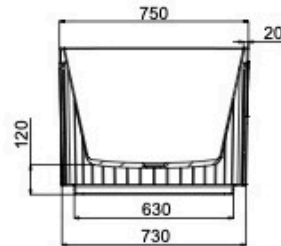

Georg 1700mm Freestanding Bath

Product Specifications

Code: GEO-FS-170-G

Finish: Ginger

Barcode: 9339897021418

Primary Material: Sanitary Grade Acrylic

Technical Features: Mounting: Freestanding
Pop-up Waste Sold Separately