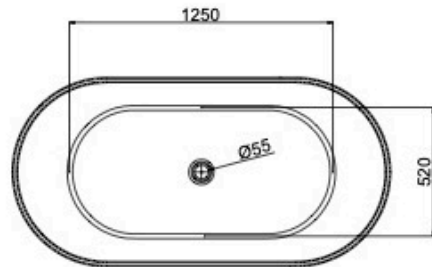

Georg 1700mm Freestanding Bath

Product Specifications

Code: GEO-FS-170-G

Finish: Ginger

Barcode: 9339897021418

Primary Material: Sanitary Grade Acrylic

Technical Features: Mounting: Freestanding
Pop-up Waste Sold Separately