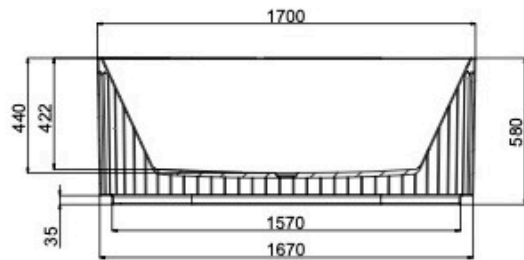

Georg 1700mm Freestanding Bath

Product Specifications

Code: GEO-FS-170-G

Finish: Ginger

Barcode: 9339897021418

Primary Material: Sanitary Grade Acrylic

Technical Features: Mounting: Freestanding
Pop-up Waste Sold Separately