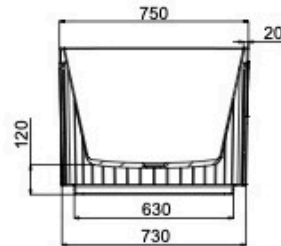

## Product Specifications

Code: GEO-FS-170-GB

Finish: Grey Blue

Barcode: 9339897021371

Primary Material: Sanitary Grade Acrylic

Technical Features: Mounting: Freestanding  
Pop-up Waste Sold Separately

GEO-FS-170-G  
*Ginger*  
Layered Acrylic