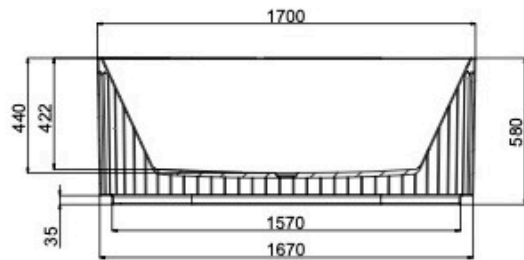

# Georg 1700mm Freestanding Bath

## Product Specifications

Code: GEO-FS-170-GB

Finish: Grey Blue

Barcode: 9339897021371

Primary Material: Sanitary Grade Acrylic

Technical Features: Mounting: Freestanding  
Pop-up Waste Sold Separately

GEO-FS-170-G  
*Ginger*  
Layered Acrylic