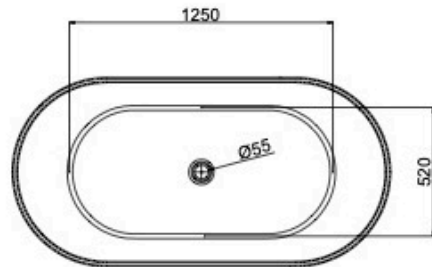

# Georg 1700mm Freestanding Bath

## Product Specifications

Code: GEO-FS-170-GB

Finish: Grey Blue

Barcode: 9339897021371

Primary Material: Sanitary Grade Acrylic

Technical Features: Mounting: Freestanding  
Pop-up Waste Sold Separately

GEO-FS-170-G  
*Ginger*  
Layered Acrylic