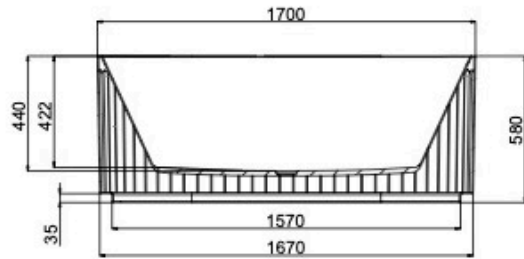

Georg 1700mm Freestanding Bath

Product Specifications

Code: GEO-FS-170-GW
Finish: Gloss White
Barcode: 9339897021500
Primary Material: Sanitary Grade Acrylic
Technical Features: Mounting: Freestanding
Pop-up Waste Sold Separately