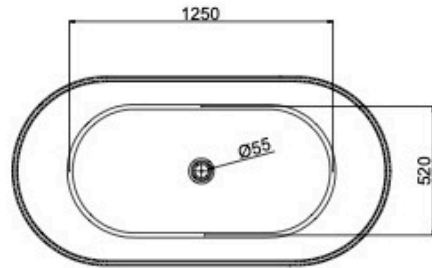

Georg 1700mm Freestanding Bath

Product Specifications

Code: GEO-FS-170-GW
Finish: Gloss White
Barcode: 9339897021500
Primary Material: Sanitary Grade Acrylic
Technical Features: Mounting: Freestanding
Pop-up Waste Sold Separately