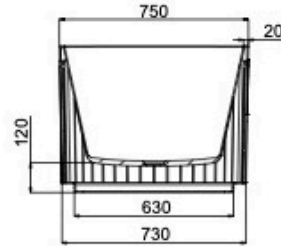

Georg 1700mm Freestanding Bath

Product Specifications

Code: GEO-FS-170-GW
Finish: Gloss White
Barcode: 9339897021500
Primary Material: Sanitary Grade Acrylic
Technical Features: Mounting: Freestanding
Pop-up Waste Sold Separately