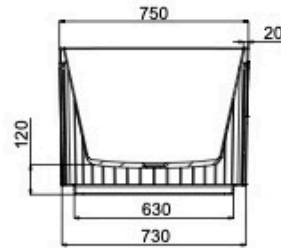

Georg 1700mm Freestanding Bath

Product Specifications

Code: GEO-FS-170-MB

Finish: Matte Black

Barcode: 9339897021425

Primary Material: Sanitary Grade Acrylic

Technical Features: Mounting: Freestanding
Pop-up Waste Sold Separately