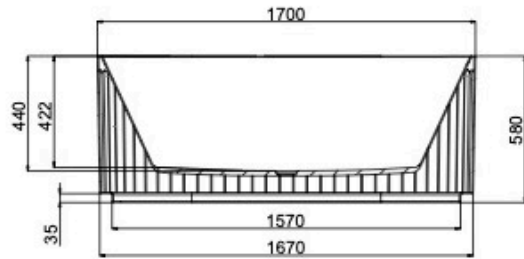

Georg 1700mm Freestanding Bath

Product Specifications

Code: GEO-FS-170-MB

Finish: Matte Black

Barcode: 9339897021425

Primary Material: Sanitary Grade Acrylic

Technical Features: Mounting: Freestanding
Pop-up Waste Sold Separately