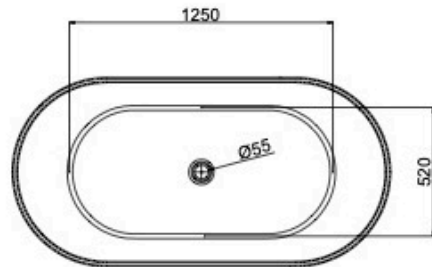

Georg 1700mm Freestanding Bath

Product Specifications

Code: GEO-FS-170-MB

Finish: Matte Black

Barcode: 9339897021425

Primary Material: Sanitary Grade Acrylic

Technical Features: Mounting: Freestanding
Pop-up Waste Sold Separately