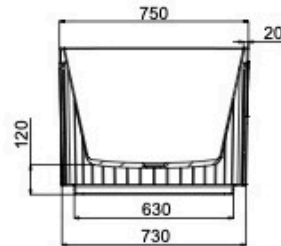

Georg 1700mm Freestanding Bath

Product Specifications

Code: GEO-FS-170-00
Finish: Outback Orange
Barcode: 9339897021395
Primary Material: Sanitary Grade Acrylic
Technical Features: Mounting: Freestanding
 Pop-up Waste Sold Separately