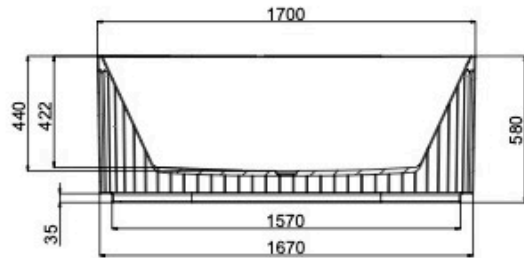

Georg 1700mm Freestanding Bath

Product Specifications

Code: GEO-FS-170-00
Finish: Outback Orange
Barcode: 9339897021395
Primary Material: Sanitary Grade Acrylic
Technical Features: Mounting: Freestanding
 Pop-up Waste Sold Separately