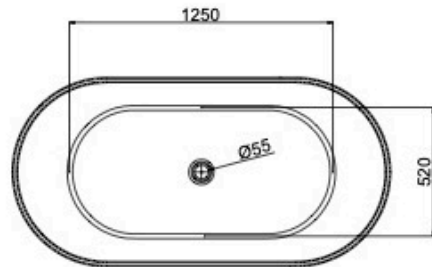

Georg 1700mm Freestanding Bath

Product Specifications

Code: GEO-FS-170-00
Finish: Outback Orange
Barcode: 9339897021395
Primary Material: Sanitary Grade Acrylic
Technical Features: Mounting: Freestanding
 Pop-up Waste Sold Separately