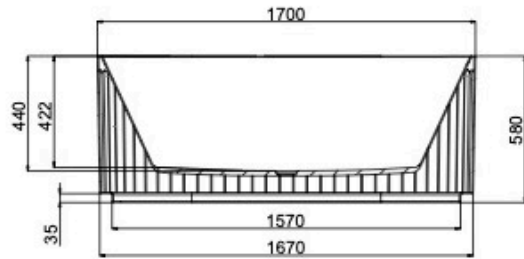

Georg 1700mm Freestanding Bath

Product Specifications

Code: GEO-FS-170-SG

Finish: Sage Green

Barcode: 9339897021388

Primary Material: Sanitary Grade Acrylic

Technical Features: Mounting: Freestanding
Pop-up Waste Sold Separately