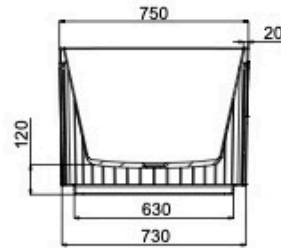

Georg 1700mm Freestanding Bath

Product Specifications

Code: GEO-FS-170-SG

Finish: Sage Green

Barcode: 9339897021388

Primary Material: Sanitary Grade Acrylic

Technical Features: Mounting: Freestanding
Pop-up Waste Sold Separately