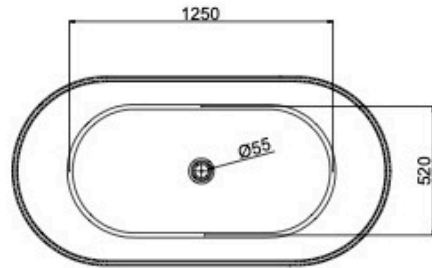

Georg 1700mm Freestanding Bath

Product Specifications

Code: GEO-FS-170-SG

Finish: Sage Green

Barcode: 9339897021388

Primary Material: Sanitary Grade Acrylic

Technical Features: Mounting: Freestanding
Pop-up Waste Sold Separately