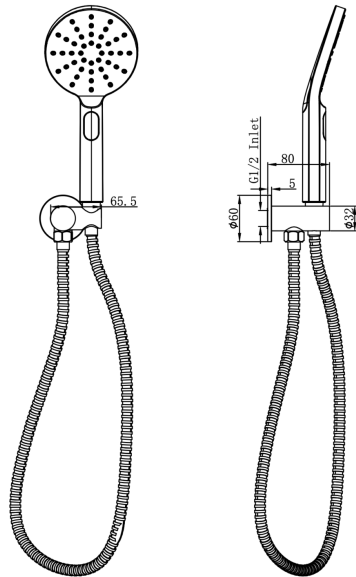

Giulia Swivel Wall Bracket Set with Multifunction Handpiece

Product Specifications

Code:	GIU-38A-AB
Finish:	Aged Bronze
Barcode:	9339897031974
WELS Star:	5 Star
WELS Rating:	6L/Min
Primary Material:	304 Stainless Steel
Technical Features:	Included: 3-Function Handpiece
Special Features:	Spare Parts Available Optional Non-Return Valve

GIU-38A-MB
Matte Black
Electroplate

GIU-38A-AB
Aged Bronze
PVD

GIU-38A-BB
Brushed Brass
PVD

GIU-38A-BN
Brushed Nickel
Raw Brush

GIU-38A-CH
Chrome
Electroplate

GIU-38A-GM
Gunmetal
PVD

Experience, *the difference.*