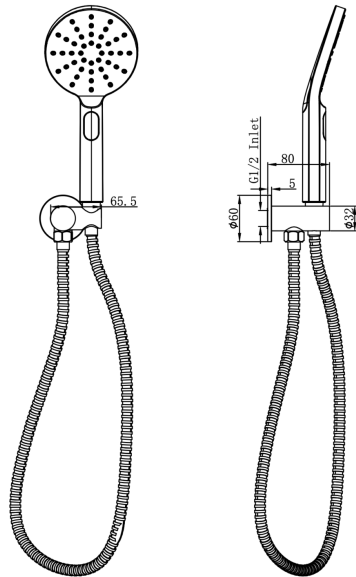

Giulia Swivel Wall Bracket Set with Multifunction Handpiece

Product Specifications

Code:	GIU-38A-BB
Finish:	Brushed Brass
Barcode:	9339897031981
WELS Star:	5 Star
WELS Rating:	6L/Min
Primary Material:	304 Stainless Steel
Technical Features:	Included: 3-Function Handpiece
Special Features:	Spare Parts Available Optional Non-Return Valve

GIU-38A-MB
Matte Black
Electroplate

GIU-38A-AB
Aged Bronze
PVD

GIU-38A-BB
Brushed Brass
PVD

GIU-38A-BN
Brushed Nickel
Raw Brush

GIU-38A-CH
Chrome
Electroplate

GIU-38A-GM
Gunmetal
PVD

Experience, *the difference.*