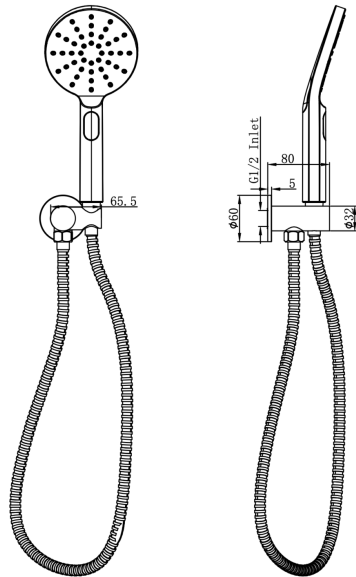

Giulia Swivel Wall Bracket Set with Multifunction Handpiece

Product Specifications

Code:	GIU-38A-BN
Finish:	Brushed Nickel
Barcode:	9339897031998
WELS Star:	5 Star
WELS Rating:	6L/Min
Primary Material:	304 Stainless Steel
Technical Features:	Included: 3-Function Handpiece
Special Features:	Spare Parts Available Optional Non-Return Valve

GIU-38A-MB
Matte Black
Electroplate

GIU-38A-AB
Aged Bronze
PVD

GIU-38A-BB
Brushed Brass
PVD

GIU-38A-BN
Brushed Nickel
Raw Brush

GIU-38A-CH
Chrome
Electroplate

GIU-38A-GM
Gunmetal
PVD

Experience, *the difference.*