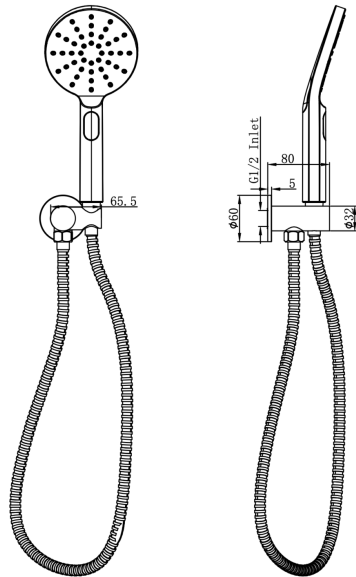

Giulia Swivel Wall Bracket Set with Multifunction Handpiece

Product Specifications

Code:	GIU-38A-CH
Finish:	Chrome
Barcode:	9339897032001
WELS Star:	5 Star
WELS Rating:	6L/Min
Primary Material:	304 Stainless Steel
Technical Features:	Included: 3-Function Handpiece
Special Features:	Spare Parts Available Optional Non-Return Valve

GIU-38A-MB
Matte Black
Electroplate

GIU-38A-AB
Aged Bronze
PVD

GIU-38A-BB
Brushed Brass
PVD

GIU-38A-BN
Brushed Nickel
Raw Brush

GIU-38A-CH
Chrome
Electroplate

GIU-38A-GM
Gunmetal
PVD

Experience, *the difference.*