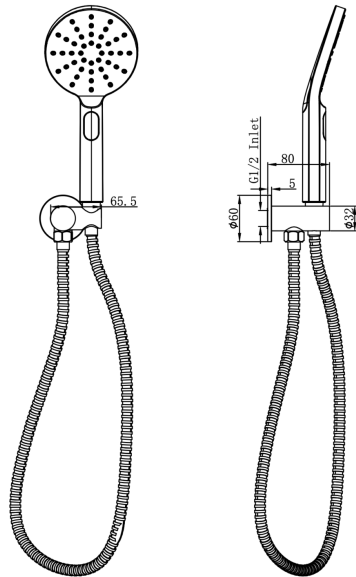

Giulia Swivel Wall Bracket Set with Multifunction Handpiece

Product Specifications

Code:	GIU-38A-GM
Finish:	Gunmetal
Barcode:	9339897032018
WELS Star:	5 Star
WELS Rating:	6L/Min
Primary Material:	304 Stainless Steel
Technical Features:	Included: 3-Function Handpiece
Special Features:	Spare Parts Available Optional Non-Return Valve

GIU-38A-MB
Matte Black
Electroplate

GIU-38A-AB
Aged Bronze
PVD

GIU-38A-BB
Brushed Brass
PVD

GIU-38A-BN
Brushed Nickel
Raw Brush

GIU-38A-CH
Chrome
Electroplate

GIU-38A-GM
Gunmetal
PVD

Experience, *the difference.*