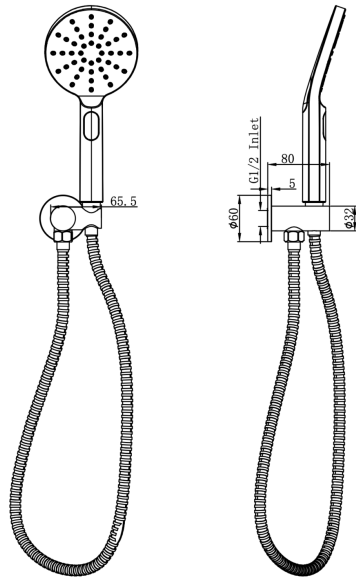

# Giulia Swivel Wall Bracket Set with Multifunction Handpiece

## Product Specifications

Code:	GIU-38A-MB
Finish:	Matte Black
Barcode:	9339897032025
WELS Star:	5 Star
WELS Rating:	6L/Min
Primary Material:	304 Stainless Steel
Technical Features:	Included: 3-Function Handpiece
Special Features:	Spare Parts Available Optional Non-Return Valve

**GIU-38A-MB**  
Matte Black  
Electroplate

**GIU-38A-AB**  
Aged Bronze  
PVD

**GIU-38A-BB**  
Brushed Brass  
PVD

**GIU-38A-BN**  
Brushed Nickel  
Raw Brush

**GIU-38A-CH**  
Chrome  
Electroplate

**GIU-38A-GM**  
Gunmetal  
PVD