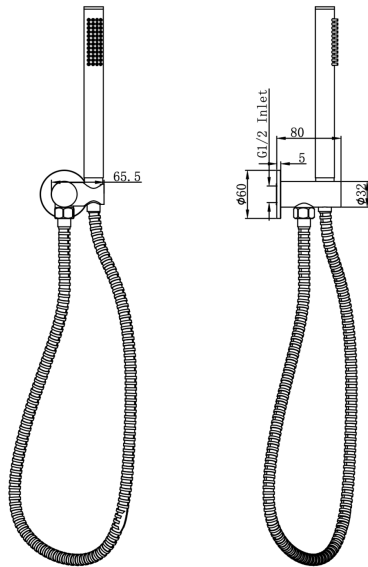

Giulia Swivel Wall Bracket Set with Slim Handpiece

Product Specifications

Code:	GIU-38B-AB
Finish:	Aged Bronze
Barcode:	9339897032032
WELS Star:	3 Star
WELS Rating:	8.5L/Min
Primary Material:	304 Stainless Steel
Technical Features:	Included: Single-Function Handpiece
Special Features:	Spare Parts Available Optional Non-Return Valve

GIU-38B-AB
Aged Bronze
PVD

GIU-38B-BB
Brushed Brass
PVD

GIU-38B-BN
Brushed Nickel
Raw Brush

GIU-38B-CH
Chrome
Electroplate

GIU-38B-GM
Gunmetal
PVD

GIU-38B-MB
Matte Black
Electroplate

Experience, *the difference.*