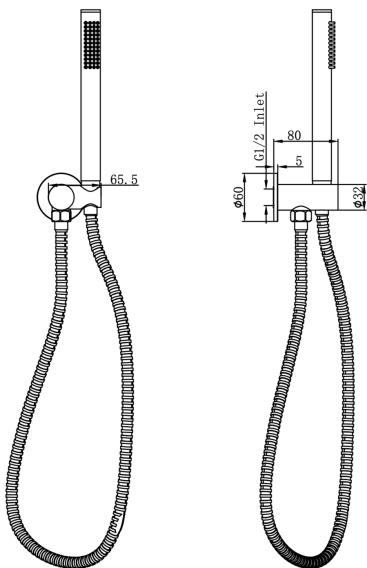

Giulia Swivel Wall Bracket Set with Slim Handpiece

Product Specifications

Code:	GIU-38B-BB
Finish:	Brushed Brass
Barcode:	9339897032049
WELS Star:	3 Star
WELS Rating:	8.5L/Min
Primary Material:	304 Stainless Steel
Technical Features:	Included: Single-Function Handpiece
Special Features:	Spare Parts Available Optional Non-Return Valve

GIU-38B-AB
Aged Bronze
PVD

GIU-38B-BB
Brushed Brass
PVD

GIU-38B-BN
Brushed Nickel
Raw Brush

GIU-38B-CH
Chrome
Electroplate

GIU-38B-GM
Gunmetal
PVD

GIU-38B-MB
Matte Black
Electroplate

Experience, *the difference.*