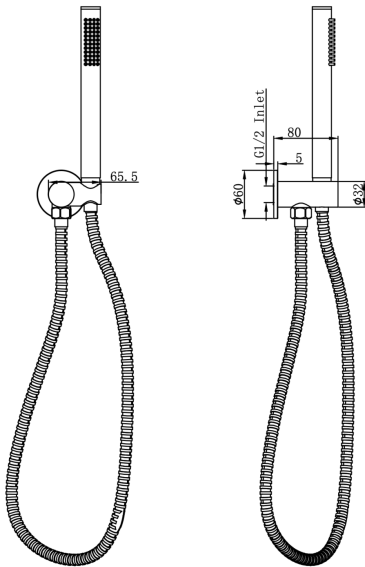

# Giulia Swivel Wall Bracket Set with Slim Handpiece

## Product Specifications

Code:	GIU-38B-BN
Finish:	Brushed Nickel
Barcode:	9339897032056
WELS Star:	3 Star
WELS Rating:	8.5L/Min
Primary Material:	304 Stainless Steel
Technical Features:	Included: Single-Function Handpiece
Special Features:	Spare Parts Available Optional Non-Return Valve

**GIU-38B-AB**  
Aged Bronze  
PVD

**GIU-38B-BB**  
Brushed Brass  
PVD

**GIU-38B-BN**  
Brushed Nickel  
Raw Brush

**GIU-38B-CH**  
Chrome  
Electroplate

**GIU-38B-GM**  
Gunmetal  
PVD

**GIU-38B-MB**  
Matte Black  
Electroplate