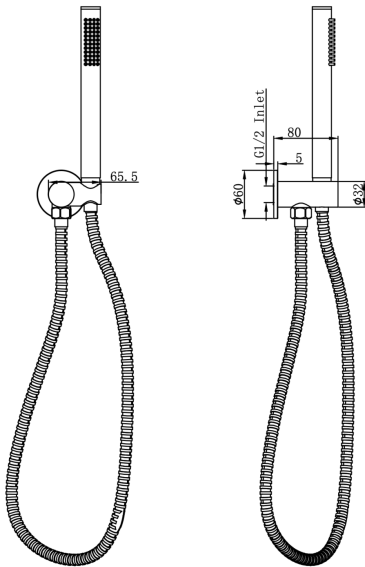

Giulia Swivel Wall Bracket Set with Slim Handpiece

Product Specifications

Code:	GIU-38B-CH
Finish:	Chrome
Barcode:	9339897032063
WELS Star:	3 Star
WELS Rating:	8.5L/Min
Primary Material:	304 Stainless Steel
Technical Features:	Included: Single-Function Handpiece
Special Features:	Spare Parts Available Optional Non-Return Valve

GIU-38B-AB
Aged Bronze
PVD

GIU-38B-BB
Brushed Brass
PVD

GIU-38B-BN
Brushed Nickel
Raw Brush

GIU-38B-CH
Chrome
Electroplate

GIU-38B-GM
Gunmetal
PVD

GIU-38B-MB
Matte Black
Electroplate

Experience, *the difference.*