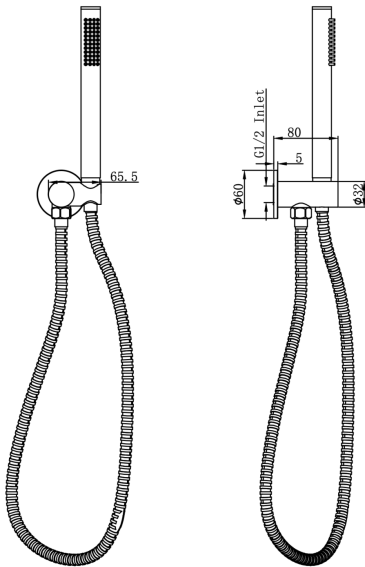

# Giulia Swivel Wall Bracket Set with Slim Handpiece

## Product Specifications

Code:	GIU-38B-GM
Finish:	Gunmetal
Barcode:	9339897032070
WELS Star:	3 Star
WELS Rating:	8.5L/Min
Primary Material:	304 Stainless Steel
Technical Features:	Included: Single-Function Handpiece
Special Features:	Spare Parts Available Optional Non-Return Valve

**GIU-38B-AB**  
Aged Bronze  
PVD

**GIU-38B-BB**  
Brushed Brass  
PVD

**GIU-38B-BN**  
Brushed Nickel  
Raw Brush

**GIU-38B-CH**  
Chrome  
Electroplate

**GIU-38B-GM**  
Gunmetal  
PVD

**GIU-38B-MB**  
Matte Black  
Electroplate