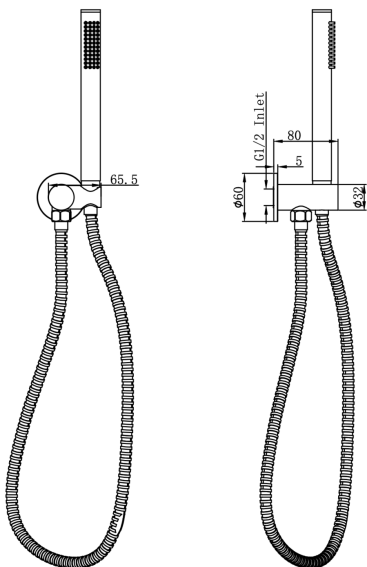

# Giulia Swivel Wall Bracket Set with Slim Handpiece

## Product Specifications

Code:	GIU-38B-MB
Finish:	Matte Black
Barcode:	9339897032087
WELS Star:	3 Star
WELS Rating:	8.5L/Min
Primary Material:	304 Stainless Steel
Technical Features:	Included: Single-Function Handpiece
Special Features:	Spare Parts Available Optional Non-Return Valve