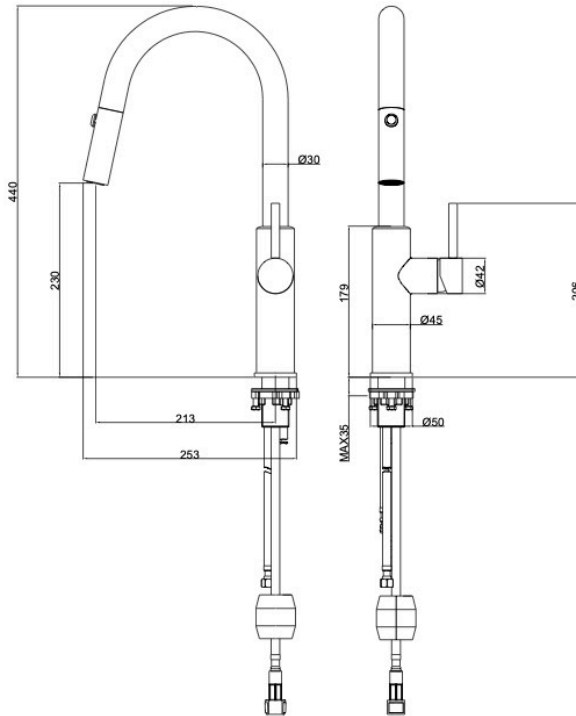

# Halo S2 Pull Out Sink Mixer

## Product Specifications

Code:	HALO-02RE-BB
Finish:	Brushed Brass
Barcode:	9339897010030
WELS Star:	5 Star
WELS Rating:	5L/Min
Cartridge:	Kerox 35mm Cartridge
Primary Material:	304 Stainless Steel
Technical Features:	Cold Start Handle
Special Features:	Magnetic Docking Twin Spray Technology Pull Out Hose