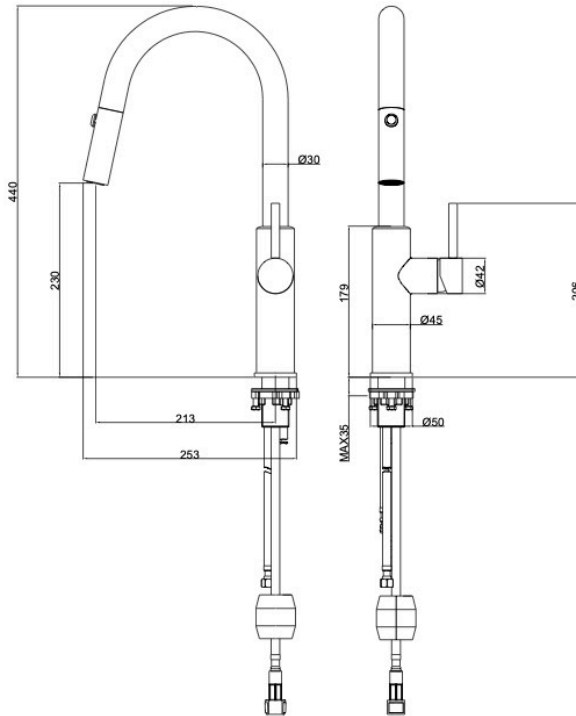

Halo S2 Pull Out Sink Mixer

Product Specifications

Code:	HALO-02RE-BN
Finish:	Brushed Nickel
Barcode:	9339897010047
WELS Star:	5 Star
WELS Rating:	5L/Min
Cartridge:	Kerox 35mm Cartridge
Primary Material:	304 Stainless Steel
Technical Features:	Cold Start Handle
Special Features:	Magnetic Docking Twin Spray Technology Pull Out Hose

HALO-02RE-BB
Brushed Brass
PVD

HALO-02RE-BN
Brushed Nickel
Raw Brush

HALO-02RE-CH
Chrome
Electroplate

HALO-02RE-GM
Gunmetal
PVD

HALO-02RE-MB
Matte Black
Electroplate

Lead Free

Experience, *the difference.*

LINSOL.COM.AU