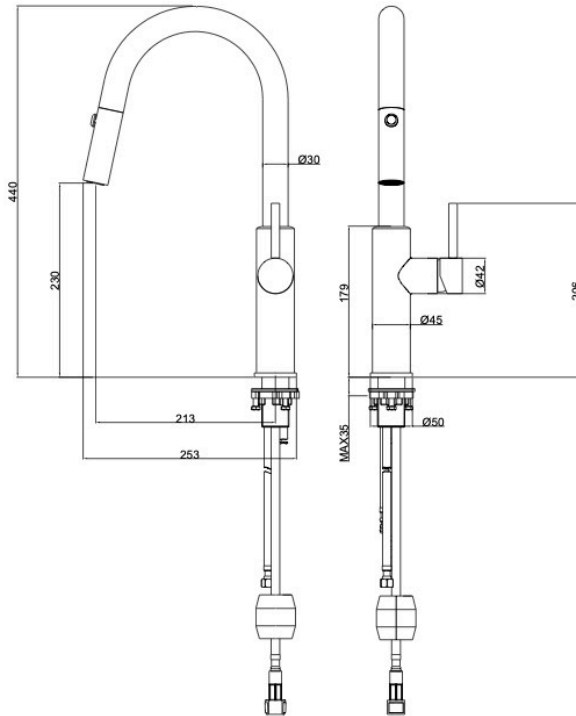

Halo S2 Pull Out Sink Mixer

Product Specifications

Code:	HALO-02RE-CH
Finish:	Chrome
Barcode:	9339897010078
WELS Star:	5 Star
WELS Rating:	5L/Min
Cartridge:	Kerox 35mm Cartridge
Primary Material:	304 Stainless Steel
Technical Features:	Cold Start Handle
Special Features:	Magnetic Docking Twin Spray Technology Pull Out Hose