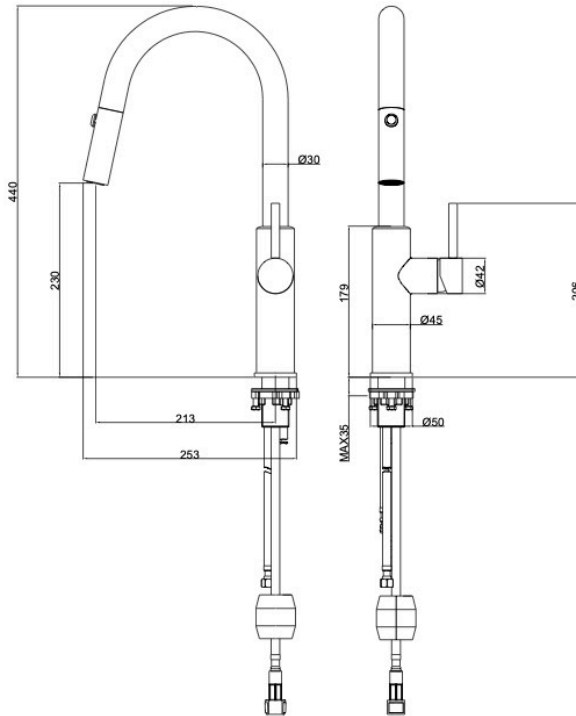

Halo S2 Pull Out Sink Mixer

Product Specifications

Code:	HALO-02RE-GM
Finish:	Gunmetal
Barcode:	9339897010054
WELS Star:	5 Star
WELS Rating:	5L/Min
Cartridge:	Kerox 35mm Cartridge
Primary Material:	304 Stainless Steel
Technical Features:	Cold Start Handle
Special Features:	Magnetic Docking Twin Spray Technology Pull Out Hose

HALO-02RE-BB
Brushed Brass
PVD

HALO-02RE-BN
Brushed Nickel
Raw Brush

HALO-02RE-CH
Chrome
Electroplate

HALO-02RE-GM
Gunmetal
PVD

HALO-02RE-MB
Matte Black
Electroplate

Lead Free

Experience, *the difference.*

LINSOL.COM.AU