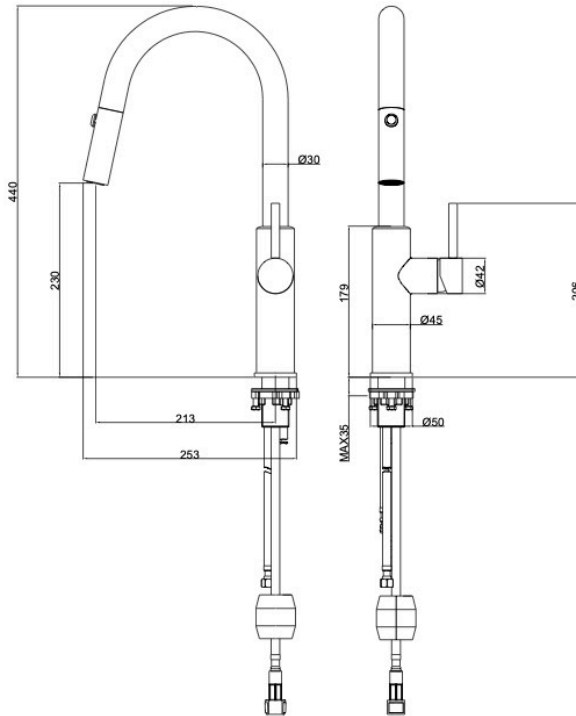

# Halo S2 Pull Out Sink Mixer

## Product Specifications

Code:	HALO-02RE-MB
Finish:	Matte Black
Barcode:	9339897010061
WELS Star:	5 Star
WELS Rating:	5L/Min
Cartridge:	Kerox 35mm Cartridge
Primary Material:	304 Stainless Steel
Technical Features:	Cold Start Handle
Special Features:	Magnetic Docking Twin Spray Technology Pull Out Hose