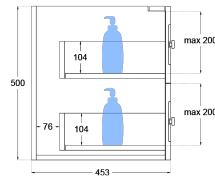

Heritage Shaker 1200mm Wall Hung Vanity Double Bowl

Product Specifications

Code: HER-1200-4DRW-DB-MB

Finish: Matte Black

Primary Material: White Melamine

Technical Features: Drawers: 4
Mounting: Wall Hung
Included: Double Bowl Vanity Stone

Special Features: Double Carcass
Standard White Stone
Soft Close
Hand Made

TOP VIEW: DRAWERS

SIDE VIEW: DRAWER STORAGE

- 

HER-1200-4DRW-DB-TR
Tranquil Retreat
Polyurethane Spray Paint
- 

HER-1200-4DRW-DB-GS
Sage Green
Polyurethane Spray Paint
- 