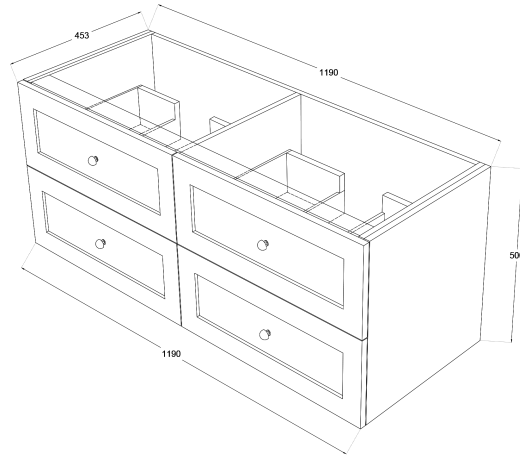

Heritage Shaker 1200mm Wall Hung Vanity Double Bowl

Product Specifications

Code: HER-1200-4DRW-DB-MB

Finish: Matte Black

Primary Material: White Melamine

Technical Features: Drawers: 4
Mounting: Wall Hung
Included: Double Bowl Vanity Stone

Special Features: Double Carcass
Standard White Stone
Soft Close
Hand Made

TOP VIEW: DRAWERS

SIDE VIEW: DRAWER STORAGE

- 

HER-1200-4DRW-DB-TR
Tranquil Retreat
Polyurethane Spray Paint
- 

HER-1200-4DRW-DB-GS
Sage Green
Polyurethane Spray Paint
- 