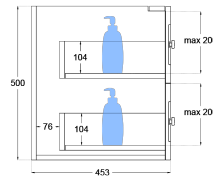

Heritage Shaker 1200mm Wall Hung Vanity Double Bowl

Product Specifications

Code: HER-1200-4DRW-DB-SW

Finish: Satin White

Primary Material: White Melamine

Technical Features: Drawers: 4
Mounting: Wall Hung
Included: Double Bowl Vanity Stone

Special Features: Double Carcass
Standard White Stone
Soft Close
Hand Made

TOP VIEW: DRAWERS

SIDE VIEW: DRAWER STORAGE

- 

HER-1200-4DRW-DB-TR
Tranquil Retreat
Polyurethane Spray Paint
- 

HER-1200-4DRW-DB-GS
Sage Green
Polyurethane Spray Paint
- 