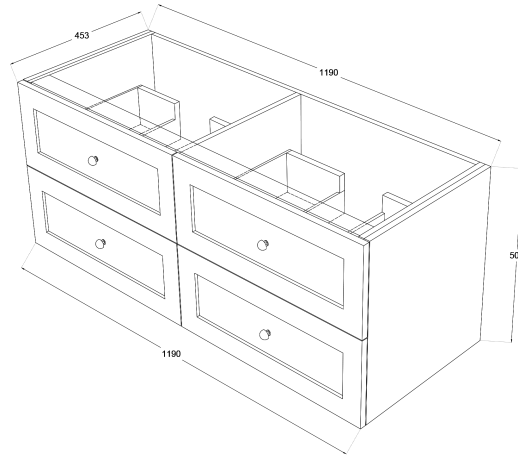

Heritage Shaker 1200mm Wall Hung Vanity Double Bowl

Product Specifications

Code: HER-1200-4DRW-DB-SW

Finish: Satin White

Primary Material: White Melamine

Technical Features: Drawers: 4
Mounting: Wall Hung
Included: Double Bowl Vanity Stone

Special Features: Double Carcass
Standard White Stone
Soft Close
Hand Made

TOP VIEW: DRAWERS

SIDE VIEW: DRAWER STORAGE

- 

HER-1200-4DRW-DB-TR
Tranquil Retreat
Polyurethane Spray Paint
- 

HER-1200-4DRW-DB-GS
Sage Green
Polyurethane Spray Paint
- 