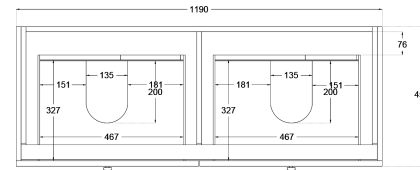

TOP VIEW: DRAWERS