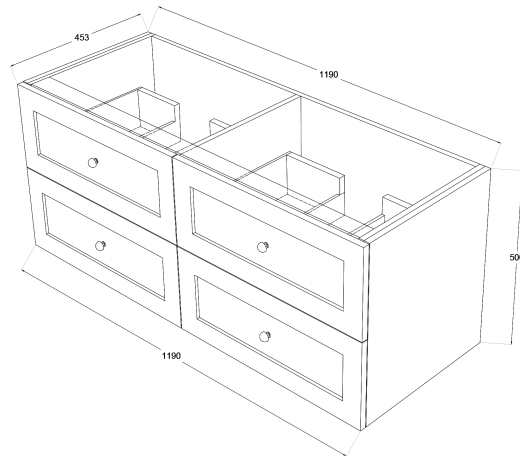

Heritage Shaker 1200mm Wall Hung Vanity Double Bowl

Product Specifications

Code: HER-1200-4DRW-DB-TR

Finish: Tranquil Retreat

Primary Material: White Melamine

Technical Features: Drawers: 4
Mounting: Wall Hung
Included: Double Bowl Vanity Stone

Special Features: Double Carcass
Standard White Stone
Soft Close
Hand Made

TOP VIEW: DRAWERS

SIDE VIEW: DRAWER STORAGE

- 

HER-1200-4DRW-DB-TR
Tranquil Retreat
Polyurethane Spray Paint
- 

HER-1200-4DRW-DB-GS
Sage Green
Polyurethane Spray Paint
- 