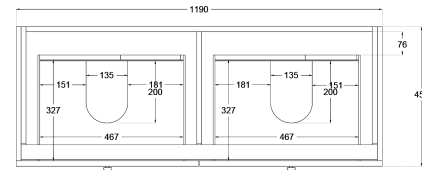

TOP VIEW: DRAWERS