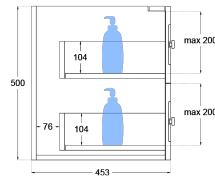

Heritage Shaker 1200mm Wall Hung Vanity Double Bowl

Product Specifications

Code: HER-1200-4DRW-DB-TR

Finish: Tranquil Retreat

Primary Material: White Melamine

Technical Features: Drawers: 4
Mounting: Wall Hung
Included: Double Bowl Vanity Stone

Special Features: Double Carcass
Standard White Stone
Soft Close
Hand Made

TOP VIEW: DRAWERS

SIDE VIEW: DRAWER STORAGE

- 

HER-1200-4DRW-DB-TR
Tranquil Retreat
Polyurethane Spray Paint
- 

HER-1200-4DRW-DB-GS
Sage Green
Polyurethane Spray Paint
- 