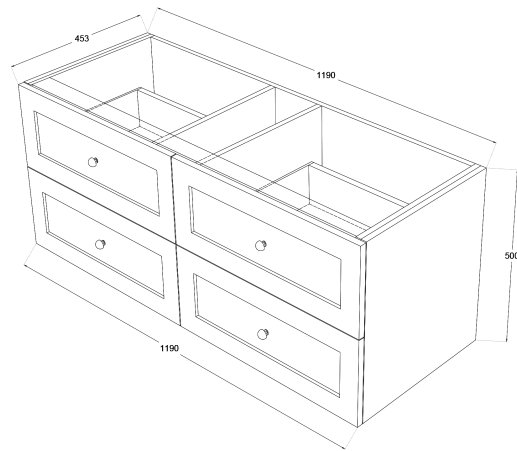

Heritage Shaker 1200mm Wall Hung Vanity Single Bowl

TOP VIEW: DRAWERS

SIDE VIEW: DRAWER STORAGE

Product Specifications

Code: HER-1200-4DRW-SB-FN

Finish: French Navy

Primary Material: White Melamine

Technical Features: Drawers: 4
Mounting: Wall Hung
Included: Single Bowl Vanity Stone

Special Features: Double Carcass
Standard White Stone
Soft Close
Hand Made

- 

HER-1200-4DRW-SB-TR
Tranquil Retreat
Polyurethane Spray Paint
- 

HER-1200-4DRW-SB-GS
Sage Green
Polyurethane Spray Paint
- 

HER-1200-4DRW-SB-FN
French Navy
Polyurethane Spray Paint
- 