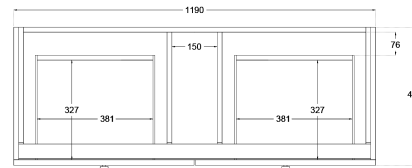

Heritage Shaker 1200mm Wall Hung Vanity Single Bowl

TOP VIEW: DRAWERS

SIDE VIEW: DRAWER STORAGE

Product Specifications

Code: HER-1200-4DRW-SB-FN

Finish: French Navy

Primary Material: White Melamine

Technical Features: Drawers: 4
Mounting: Wall Hung
Included: Single Bowl Vanity Stone