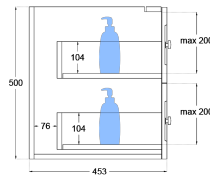

Heritage Shaker 1200mm Wall Hung Vanity Single Bowl

TOP VIEW: DRAWERS

SIDE VIEW: DRAWER STORAGE

Product Specifications

Code: HER-1200-4DRW-SB-FN

Finish: French Navy

Primary Material: White Melamine

Technical Features: Drawers: 4
Mounting: Wall Hung
Included: Single Bowl Vanity Stone