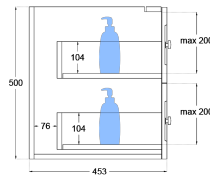

# Heritage Shaker 1200mm Wall Hung Vanity Single Bowl

TOP VIEW: DRAWERS

SIDE VIEW: DRAWER STORAGE

## Product Specifications

**Code:** HER-1200-4DRW-SB-GS

**Finish:** Sage Green

**Primary Material:** White Melamine

**Technical Features:** Drawers: 4

Mounting: Wall Hung

Included: Single Bowl Vanity Stone

**Special Features:** Double Carcass