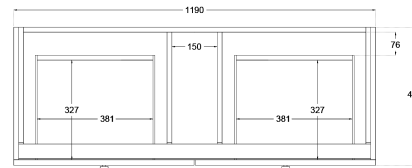

# Heritage Shaker 1200mm Wall Hung Vanity Single Bowl

TOP VIEW: DRAWERS

SIDE VIEW: DRAWER STORAGE

## Product Specifications

**Code:** HER-1200-4DRW-SB-GS

**Finish:** Sage Green

**Primary Material:** White Melamine

**Technical Features:** Drawers: 4

Mounting: Wall Hung

Included: Single Bowl Vanity Stone

**Special Features:** Double Carcass