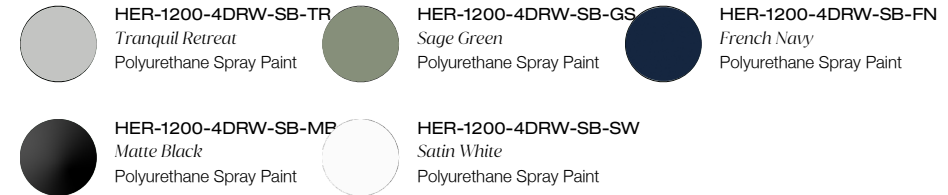

Experience, *the difference.*

LINSOL.COM.AU

☎ 1300 546 765

✉ info@linsol.com.au

✉ PO Box 88, Coniston NSW 2500

All information is correct at time of writing. The actual product may vary slightly and sizes may be scaled up or down. Warranty is for domestic use only. For warranty & care information please visit linsol.com.au/warranty