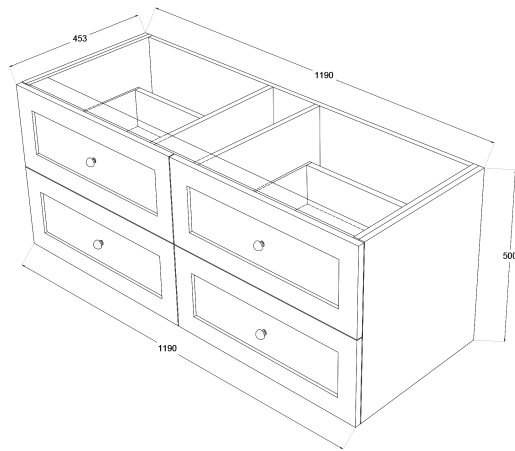

# Heritage Shaker 1200mm Wall Hung Vanity Single Bowl

TOP VIEW: DRAWERS

SIDE VIEW: DRAWER STORAGE

## Product Specifications

**Code:** HER-1200-4DRW-SB-GS

**Finish:** Sage Green

**Primary Material:** White Melamine

**Technical Features:** Drawers: 4

Mounting: Wall Hung

Included: Single Bowl Vanity Stone

**Special Features:** Double Carcass