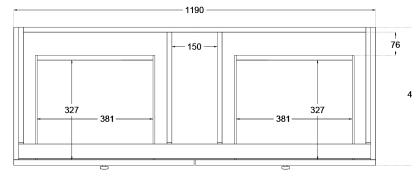

Heritage Shaker 1200mm Wall Hung Vanity Single Bowl

TOP VIEW: DRAWERS

SIDE VIEW: DRAWER STORAGE

Product Specifications

Code: HER-1200-4DRW-SB-MB

Finish: Matte Black

Primary Material: White Melamine

Technical Features: Drawers: 4
Mounting: Wall Hung
Included: Single Bowl Vanity Stone