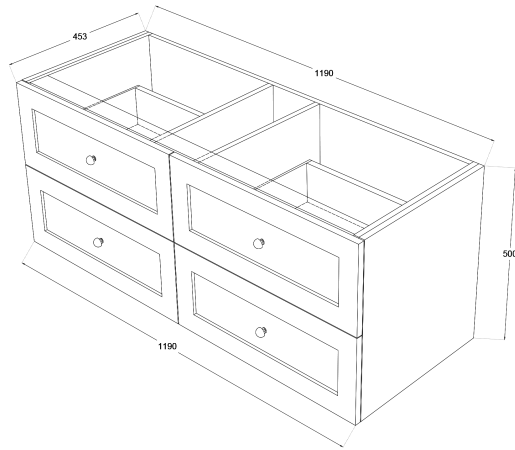

Heritage Shaker 1200mm Wall Hung Vanity Single Bowl

TOP VIEW: DRAWERS

SIDE VIEW: DRAWER STORAGE

Product Specifications

Code: HER-1200-4DRW-SB-MB

Finish: Matte Black

Primary Material: White Melamine

Technical Features: Drawers: 4
Mounting: Wall Hung
Included: Single Bowl Vanity Stone