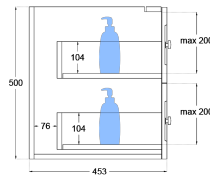

Heritage Shaker 1200mm Wall Hung Vanity Single Bowl

TOP VIEW: DRAWERS

SIDE VIEW: DRAWER STORAGE

Product Specifications

Code: HER-1200-4DRW-SB-MB

Finish: Matte Black

Primary Material: White Melamine

Technical Features: Drawers: 4
Mounting: Wall Hung
Included: Single Bowl Vanity Stone