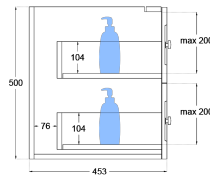

# Heritage Shaker 1200mm Wall Hung Vanity Single Bowl

TOP VIEW: DRAWERS

SIDE VIEW: DRAWER STORAGE

## Product Specifications

**Code:** HER-1200-4DRW-SB-SW

**Finish:** Satin White

**Primary Material:** White Melamine

**Technical Features:** Drawers: 4  
Mounting: Wall Hung  
Included: Single Bowl Vanity Stone  
Double Carcass  
Standard White Stone  
Soft Close  
Hand Made