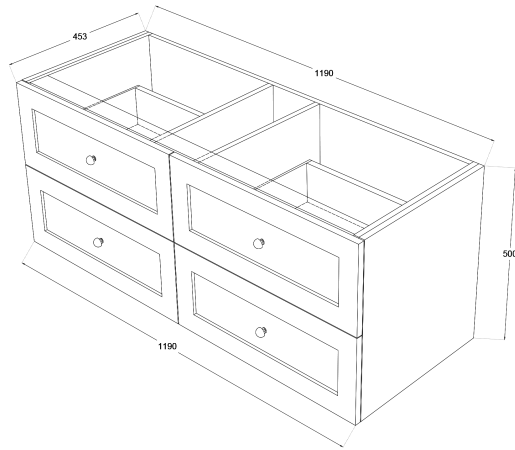

# Heritage Shaker 1200mm Wall Hung Vanity Single Bowl

TOP VIEW: DRAWERS

SIDE VIEW: DRAWER STORAGE

## Product Specifications

**Code:** HER-1200-4DRW-SB-SW

**Finish:** Satin White

**Primary Material:** White Melamine

**Technical Features:** Drawers: 4  
Mounting: Wall Hung  
Included: Single Bowl Vanity Stone  
Double Carcass  
Standard White Stone  
Soft Close  
Hand Made