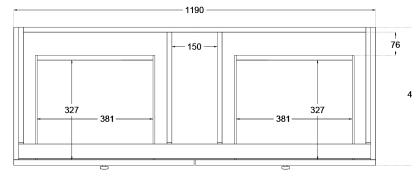

# Heritage Shaker 1200mm Wall Hung Vanity Single Bowl

TOP VIEW: DRAWERS

SIDE VIEW: DRAWER STORAGE

## Product Specifications

**Code:** HER-1200-4DRW-SB-SW

**Finish:** Satin White

**Primary Material:** White Melamine

**Technical Features:** Drawers: 4  
Mounting: Wall Hung  
Included: Single Bowl Vanity Stone  
Double Carcass  
Standard White Stone  
Soft Close  
Hand Made