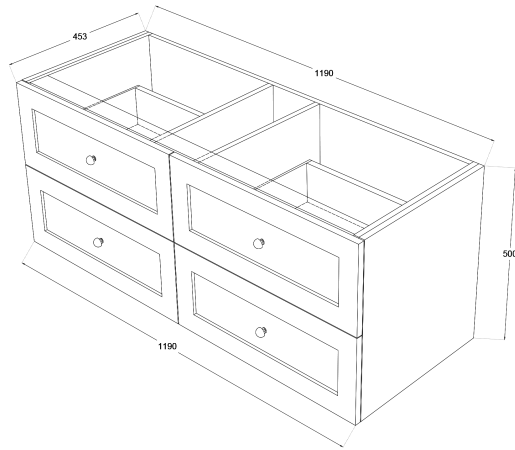

# Heritage Shaker 1200mm Wall Hung Vanity Single Bowl

TOP VIEW: DRAWERS

SIDE VIEW: DRAWER STORAGE

## Product Specifications

**Code:** HER-1200-4DRW-SB-TR

**Finish:** Tranquil Retreat

**Primary Material:** White Melamine

**Technical Features:** Drawers: 4

Mounting: Wall Hung

Included: Single Bowl Vanity Stone