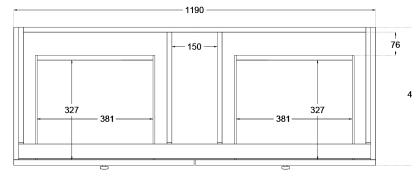

# Heritage Shaker 1200mm Wall Hung Vanity Single Bowl

TOP VIEW: DRAWERS

SIDE VIEW: DRAWER STORAGE

## Product Specifications

**Code:** HER-1200-4DRW-SB-TR

**Finish:** Tranquil Retreat

**Primary Material:** White Melamine

**Technical Features:** Drawers: 4

Mounting: Wall Hung

Included: Single Bowl Vanity Stone