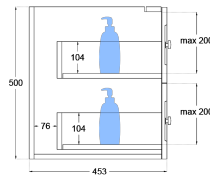

# Heritage Shaker 1200mm Wall Hung Vanity Single Bowl

TOP VIEW: DRAWERS

SIDE VIEW: DRAWER STORAGE

## Product Specifications

**Code:** HER-1200-4DRW-SB-TR

**Finish:** Tranquil Retreat

**Primary Material:** White Melamine

**Technical Features:** Drawers: 4

Mounting: Wall Hung

Included: Single Bowl Vanity Stone