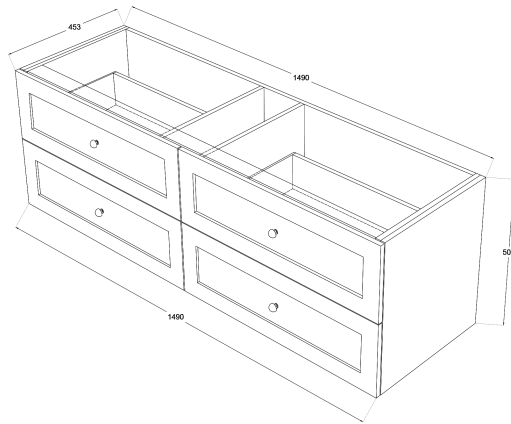

Heritage Shaker 1500mm Wall Hung Vanity Single Bowl

Product Specifications

Code: HER-1500-4DRW-SB-FN

Finish: French Navy

Primary Material: White Melamine

Technical Features: Drawers: 4
 Mounting: Wall Hung
 Included: Single Bowl Vanity Stone
 Double Carcass
 Standard White Stone
 Soft Close
 Hand Made

Special Features:

TOP VIEW: DRAWERS

SIDE VIEW: DRAWER STORAGE

- 

HER-1500-4DRW-SB-TR
Tranquil Retreat
 Polyurethane Spray Paint
- 

HER-1500-4DRW-SB-GS
Sage Green
 Polyurethane Spray Paint
- 

HER-1500-4DRW-SB-FN
French Navy
 Polyurethane Spray Paint
- 