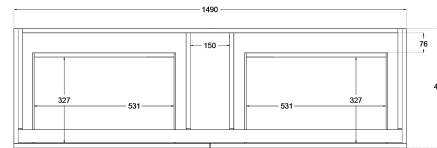

TOP VIEW: DRAWERS