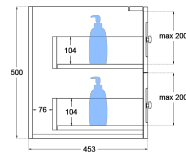

Heritage Shaker 1500mm Wall Hung Vanity Single Bowl

Product Specifications

Code: HER-1500-4DRW-SB-FN

Finish: French Navy

Primary Material: White Melamine

Technical Features: Drawers: 4
 Mounting: Wall Hung
 Included: Single Bowl Vanity Stone
 Double Carcass
 Standard White Stone
 Soft Close
 Hand Made

Special Features:

TOP VIEW: DRAWERS

SIDE VIEW: DRAWER STORAGE

- 

HER-1500-4DRW-SB-TR
Tranquil Retreat
 Polyurethane Spray Paint
- 

HER-1500-4DRW-SB-GS
Sage Green
 Polyurethane Spray Paint
- 

HER-1500-4DRW-SB-FN
French Navy
 Polyurethane Spray Paint
- 