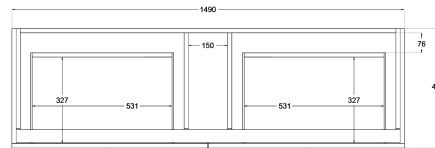

TOP VIEW: DRAWERS