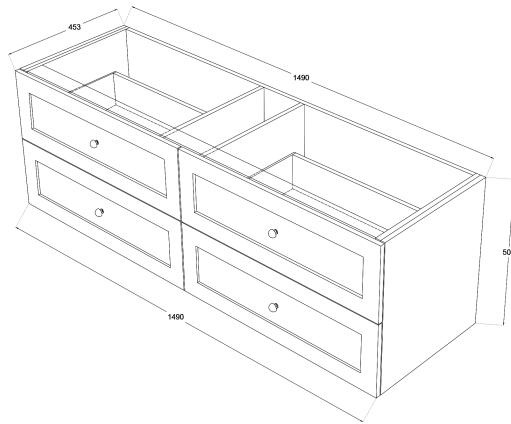

Heritage Shaker 1500mm Wall Hung Vanity Single Bowl

Product Specifications

Code: HER-1500-4DRW-SB-GS
Finish: Sage Green
Primary Material: White Melamine
Technical Features: Drawers: 4
 Mounting: Wall Hung
 Included: Single Bowl Vanity Stone
Special Features: Double Carcass
 Standard White Stone
 Soft Close
 Hand Made

TOP VIEW: DRAWERS

SIDE VIEW: DRAWER STORAGE

- 

HER-1500-4DRW-SB-TR
Tranquil Retreat
 Polyurethane Spray Paint
- 

HER-1500-4DRW-SB-GS
Sage Green
 Polyurethane Spray Paint
- 

HER-1500-4DRW-SB-FN
French Navy
 Polyurethane Spray Paint
- 