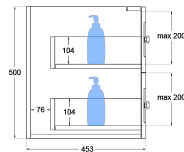

Heritage Shaker 1500mm Wall Hung Vanity Single Bowl

Product Specifications

Code: HER-1500-4DRW-SB-GS
Finish: Sage Green
Primary Material: White Melamine
Technical Features: Drawers: 4
 Mounting: Wall Hung
 Included: Single Bowl Vanity Stone
Special Features: Double Carcass
 Standard White Stone
 Soft Close
 Hand Made

TOP VIEW: DRAWERS

SIDE VIEW: DRAWER STORAGE

- 

HER-1500-4DRW-SB-TR
Tranquil Retreat
 Polyurethane Spray Paint
- 

HER-1500-4DRW-SB-GS
Sage Green
 Polyurethane Spray Paint
- 

HER-1500-4DRW-SB-FN
French Navy
 Polyurethane Spray Paint
- 